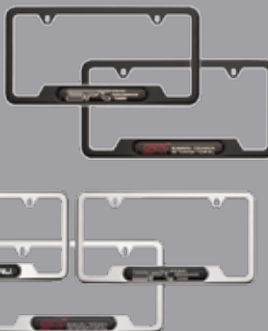

Front License Plate Bracket

Stainless steel with black powder coated finish. Includes mounting hardware.

SOA342L120

License Plate Frames

Manufactured from 304 stainless steel and available in polished or matte black. Frames are available with a variety of UV resistant polyurethane logos.

Matte Black
SOA342L124 (SPT)
SOA342L126 (STI)

Polished Stainless Steel

SOA342L121 (SPT)
SOA342L123 (STI)
SOA342L127 (Subaru)

Subaru Valve Stem Caps

Add a finishing touch to your Subaru. These caps feature "O" ring seals to help keep the valve orifices clean.